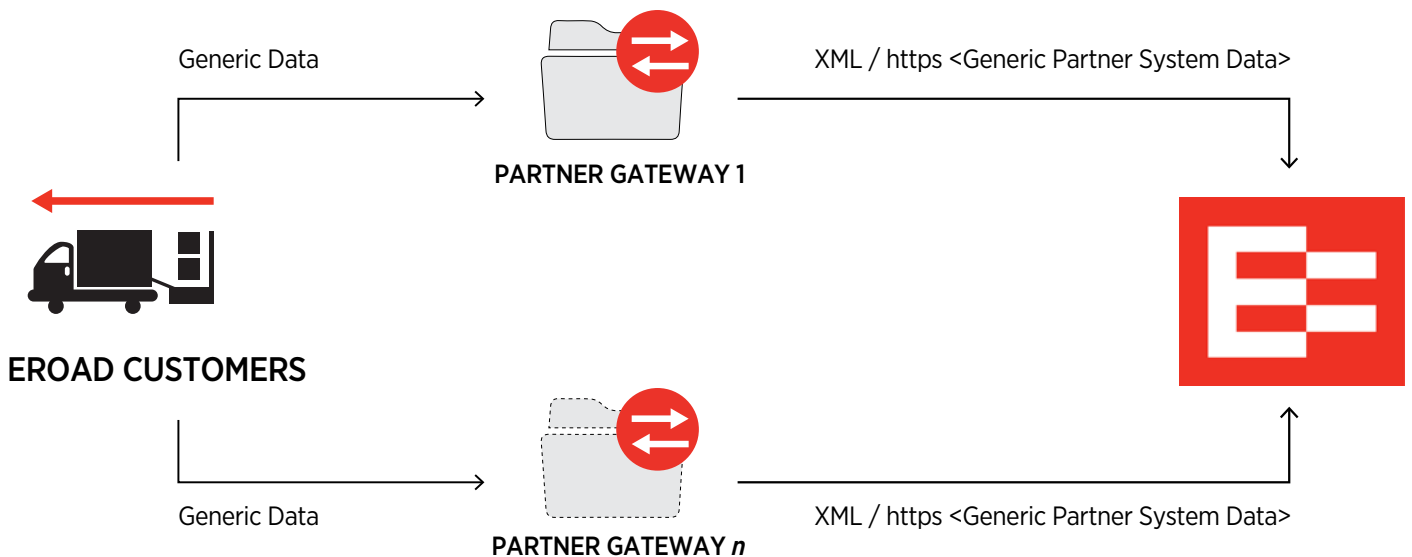

EROAD

EROAD Integration - API

Enable powerful integrations and insights

EROAD Integration API enables you to integrate rich data with your other business software to reduce your development costs for new business initiatives.

Fleet operators want to make use of EROAD's highly reliable, accurate and rich data to make informed decisions. This includes relevant vehicle data supplied by EROAD's partners that can be displayed in EROAD's web application, Depot.

EROAD provides an open, standards-based interface using the REST architecture and provides an easy and intuitive way of communication with EROAD via the HTTP protocol.

Additional fees may apply to the use of EROAD APIs.

Vehicle co-ordinates
electronic hubometer
distance readings and more

EROAD CUSTOMERS

e.g. Container temperature,
load weight, job lists

THIRD PARTY SYSTEMS

KEY FEATURES

- ✓ Allows customers and partners to retrieve current vehicle location and other valuable information
- ✓ Automates management of vehicles in fleets
- ✓ Allows messaging to the driver through the Ehubo in-vehicle device
- ✓ Allows geofence management in Depot
- ✓ Allows data inputting from third parties providers and makes it available in Depot
- ✓ Easy, fast and secure API key management via Depot