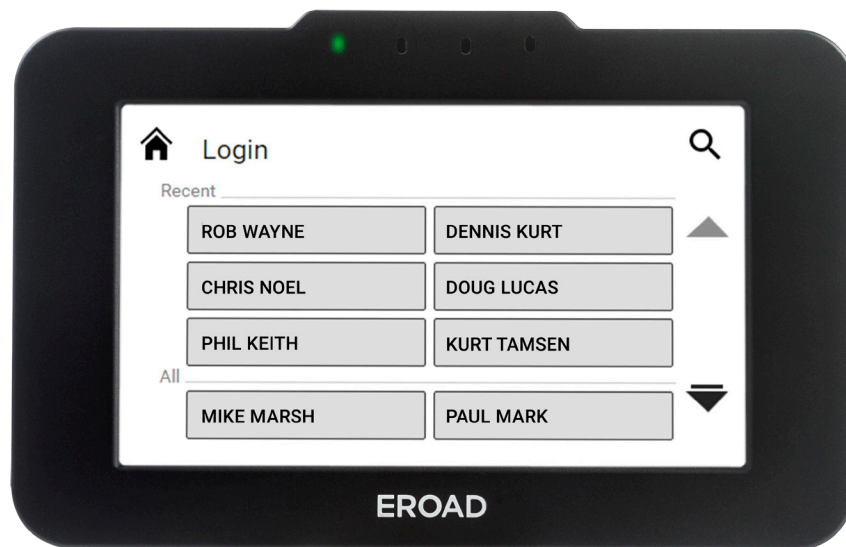

EROAD EHUBO2

Ehubo2 builds upon EROAD's revolutionary Ehubo electronic distance recorder by introducing a driver-facing touchscreen display that enables a whole new suite of functions to assist drivers and managers.

Ehubo2 brings you paperless RUC, better safety outcomes and improved productivity on a single, secure device.

Our NZ Transport Agency-approved second-generation electronic distance recorder offers multiple applications on a single platform to help you protect your business and your drivers, and make their jobs easier and more efficient.

Applications include:

- Drive Buddy real-time feedback
- Driver Login
- Electronic RUC licence display
- Fuel fill information
- EROAD Messaging

KEY BENEFITS

Improve cash flow

Purchase RUC in legally minimum increments

KEY FEATURES

- › Drive Buddy provides real-time feedback to drivers
- › EROAD Messaging provides two-way messaging between Depot and drivers
- › Captures fuel fills on screen to track fuel efficiency
- › Idle detection
- › Designed to last the lifetime of vehicle and meets the highest automotive standards
- › Three digital inputs for reporting on auxiliary connection
- › Secure, tamper-proof electronic distance recorder that meets international independent security certifications
- › Simple and secure on-screen Driver Login system that requires no additional hardware or fobs
- › High-resolution vehicle tracking with multiple vehicle location speed snapshots per minute
- › Driver behaviour reporting including acceleration, braking, cornering and speeding alerts